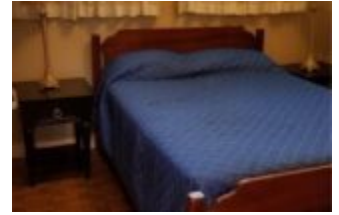

1 SNOWBERRY DR WESTERLY RHODE ISLAND 02891

<https://edge.trailblazing.agency>

1 SNOWBERRY DR
Westerly Rhode
Island 02891

\$ 1,000.00

Cute as a button, winter rental, furnished, 2BR, 1 BA, gas heat, corner lot, short distance to the water and downtown. No utilities included. NO pets and no smoking. No Laundry on site. Credit Check, references, first & security required. Available until May 31, 2021.

- 2 beds
- 1 bath
- Cottage

Image not found or type unknown

CALL US NOW

Email: robswift@edgerealtyri.com

EDGE REALTY RI
The New Wave In Real Estate

BASIC FACTS

Property ID: 14211

Bathrooms: 1